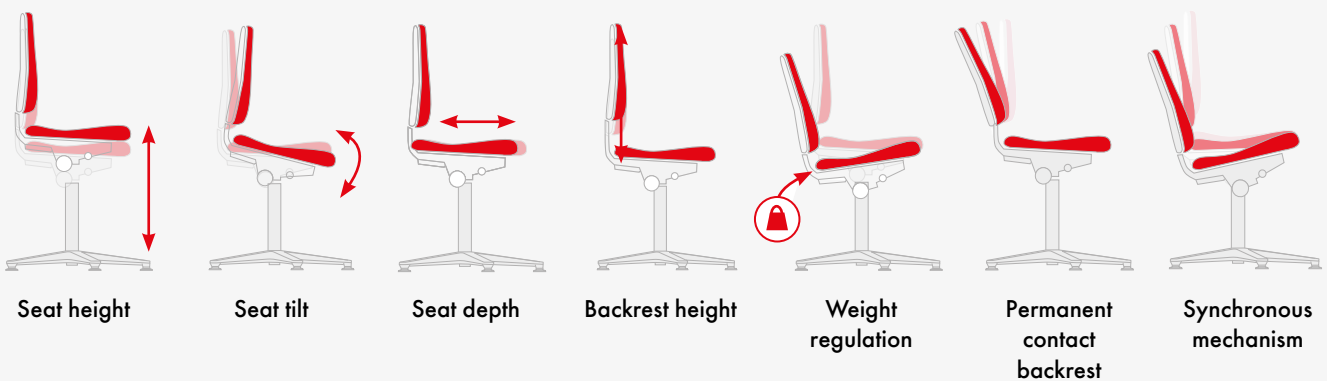

Adjustments and features	Treston Ergo	Treston Plus	Neon	Stool	Saddle chair	Flex – standing rest
Seat height	✓	✓	✓	✓	✓	✓
Seat tilt	✓	✓	✓		✓	
Seat depth		✓	✓			
Backrest height	✓	✓	✓			
Contact backrest	✓					
Synchro mechanism		✓	✓			
Arm rests as an option	✓	✓	✓			
Changeable upholstery			✓