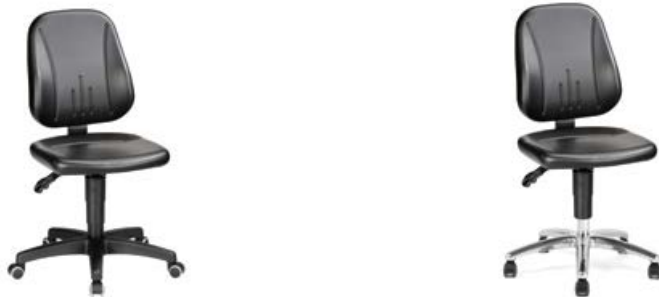

## Flex standing rest

For best support in standing work and combined workplaces

- 360° rotation of the seat, easy height adjustment of foot ring
- Space saving
- Slip resistant seat

## Saddle chairs

- Freedom of movement with ergonomic sitting position
- Adjustment for seat height and seat tilt

**Treston Ergo chair with fabric upholstery**

	Treston Ergo 30	Treston Ergo 30 ESD	Treston Ergo 35	Treston Ergo 35 ESD
Description	With soft dual-wheel safety castors (conductive with ESD versions) with load-sensitive brakes.		High version with foot ring and glides (conductive with ESD versions).	
Upholstery	The high-quality fabric upholstery is breathable and can both absorb and expel moisture.			
Code	C30BL	C30BL-ESD	C35BL	C35BL-ESD